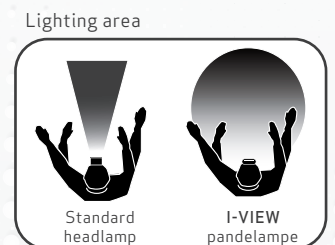

Supplied with the newest COB LED technology, I-VIEW is a rechargeable headlamp providing powerful illumination. Compared to the previous version, I-VIEW has been upgraded significantly in terms of lumen output, battery capacity and design for improved performance and user experience.

As opposed to other headlamps providing a beam of light, I-VIEW is designed to provide optimum work light illuminating your entire work area. Featuring stepless dimmer function, the light output can be adjusted according to the work task in the range of 10% to 100% up to 400 lumen. When set on sensor mode, I-VIEW can be turned on/off only by waving a hand in front of the lamp - even when wearing thick gloves.

As optional accessory, the SCANGRIP POWER BANK 03.5782 can be used for increased operating time. Simply attach the powerbank to the head band via the enclosed flexible clip holder and connect the cable to the headlamp.

The headlamp is extremely lightweight with a modern and dynamic design. It is also supplied with a battery indicator at the front. The slim black woven band makes it comfortable to wear throughout the entire day. Dust and waterproof (IP65).

- Powerful rechargeable headlamp up to 400 lumen
- Stepless dimmer function to adjust the light output
- Illuminates your entire workspace
- Optional powerbank for increased operation time
- Ergonomically designed and remarkably lightweight
- Dust and waterproof

TECHNICAL SPECIFICATIONS

COB LED
175 lm/W
100-1000 lux@0.5m
40-400 lumen
1.5h-15h operating time
3.5h charging time
3.8V / 1600 mAh Li-ion
IK07
IP65
100 g

DESIGNED BY
SCANGRIP
IN DENMARK

I-VIEW
Item no. 03.5626