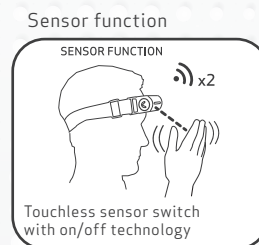

Supplied with the newest COB LED technology, I-VIEW is a rechargeable headlamp providing powerful illumination. Compared to the previous version, I-VIEW has been upgraded significantly in terms of lumen output, battery capacity and design for improved performance and user experience.

As opposed to other headlamps providing a beam of light, I-VIEW is designed to provide optimum work light illuminating your entire work area. Featuring stepless dimmer function, the light output can be adjusted according to the work task in the range of 10% to 100% up to 400 lumen. When set on sensor mode, I-VIEW can be turned on/off only by waving a hand in front of the lamp - even when wearing thick gloves.

As optional accessory, the SCANGRIP POWER BANK 03.5782 can be used for increased operating time. Simply attach the powerbank to the head band via the enclosed flexible clip holder and connect the cable to the headlamp.

The headlamp is extremely lightweight with a modern and dynamic design. It is also supplied with a battery indicator at the front. The slim black woven band makes it comfortable to wear throughout the entire day. Dust and waterproof (IP65).

- Powerful rechargeable headlamp up to 400 lumen
- Stepless dimmer function to adjust the light output
- Illuminates your entire workspace
- Optional powerbank for increased operation time
- Ergonomically designed and remarkably lightweight
- Dust and waterproof

TECHNICAL SPECIFICATIONS

COB LED
175 lm/W
100-1000 lux@0.5m
40-400 lumen
1.5h-15h operating time
3.5h charging time
3.8V / 1600 mAh Li-ion
IK07
IP65
100 g

DESIGNED BY
SCANGRIP
IN DENMARK

I-VIEW
Item no. 03.5626