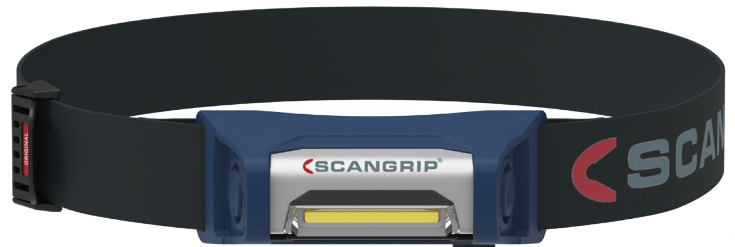

I-VIEW

Superior COB LED headlamp with sensor

Supplied with the newest COB LED technology, I-VIEW is a rechargeable headlamp providing powerful illumination. Compared to the previous version, I-VIEW has been upgraded significantly in terms of lumen output, battery capacity and design for improved performance and user experience.

As opposed to other headlamps providing a beam of light, I-VIEW is designed to provide optimum work light illuminating your entire work area. Featuring stepless dimmer function, the light output can be adjusted according to the work task in the range of 10% to 100% up to 400 lumen. When set on sensor mode, I-VIEW can be turned on/off only by waving a hand in front of the lamp - even when wearing thick gloves.

The headlamp is extremely lightweight with a modern and dynamic design. It is also supplied with a battery indicator at the front. The slim black woven band makes it comfortable to wear throughout the entire day. Dust and waterproof (IP65).

- Powerful rechargeable headlamp up to 400 lumen
- Stepless dimmer function to adjust the light output
- Illuminates your entire workspace
- Optional powerbank for increased operation time
- Ergonomically designed and remarkably lightweight
- Dust and waterproof