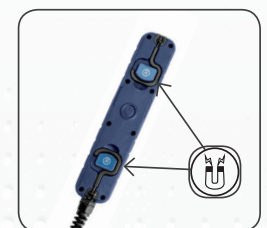

SUPERFORM

Sturdy inspection work light

A+

ORIGINAL
SCANGRIP

SINCE 1906

Featuring extremely high light output with 750 Lumen, SUPERFORM provides superior work light, outperforming traditional fluorescent work lights.

The work light is slim and handy, making it suitable for multiple lighting requirements. With the 2 built-in magnets combined with the two turnable hooks, the light is very easy to position, making both hands free for the required job at hand.

The high IP54 protection, making the lamp dust and waterproof, combined with IK08 rating, the lamp proves itself to be suitable for the demanding environments, making the SUPERFORM work light both durable and long lasting, saving money in the long run.

DESIGNED BY
SCANGRIP
IN DENMARK

TECHNICAL SPECIFICATIONS

8W COB LED
1000 lux@0.5m
750 lumen
5m cord
IK08
IP54
270 x 49 x 31mm
710g

EU DESIGN PATENT No. 2954123

SUPERFORM

Item no. 03.5406

3

years
warranty