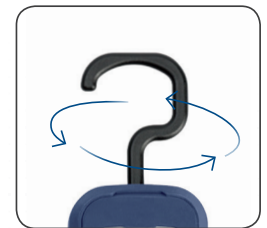

SUPERFORM

Sturdy inspection work light

A+

ORIGINAL
SCANGRIP

SINCE 1906

Featuring extremely high light output with 750 Lumen, SUPERFORM provides superior work light, outperforming traditional fluorescent work lights.

The work light is slim and handy, making it suitable for multiple lighting requirements. With the 2 built-in magnets combined with the two turnable hooks, the light is very easy to position, making both hands free for the required job at hand.

The high IP54 protection, making the lamp dust and waterproof, combined with IK08 rating, the lamp proves itself to be suitable for the demanding environments, making the SUPERFORM work light both durable and long lasting, saving money in the long run.

DESIGNED BY
SCANGRIP
IN DENMARK

TECHNICAL SPECIFICATIONS

8W COB LED
1000 lux@0.5m
750 lumen
5m cord
IK08
IP54
270 x 49 x 31mm
710g

EU DESIGN PATENT No. 2954123

SUPERFORM

Item no. 03.5406

3

years
warranty