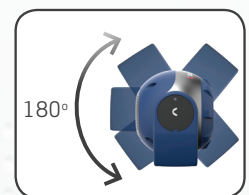

## Rechargeable audio LED work light

Small and compact work light with integrated speaker ideal for the workplace.

Featuring the latest and unique COB LED technology, SOUND LED S provides high light output up to 600 lumen, with a uniform and even illumination. It is a handy and sturdy work light, easy to carry and always near at hand.

With the integrated wireless function, you can easily control the music from your mobile device.

The flexible bracket supplied with a strong magnet enables you to position the lamp anywhere you want in the desired lighting angle.

It is dust and waterproof, IP65, and can be used for both indoor and outdoor work.

- Rechargeable COB LED work light with maximum light output, up to 600 lumen
- Wireless sound control
- Handy and compact design
- Dust and waterproof, IP65
- Flexible positioning
- Bracket with built-in magnetic function