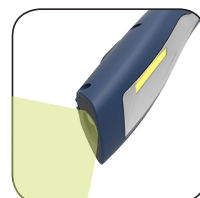

Stepless dimmer
10-100%

TECHNICAL SPECIFICATIONS

COB LED
35-350 lux@0.5m / Spot: 700 lux@0.5m
20-200 lm / Spot: 80 lm
2-20h Operating time / Spot: 3h
3h Charging time
Charging voltage 5V DC 1A
3.7V / 1200 mAh Li-ion
IP54
157g

DESIGNED BY
SCANGRIP
IN DENMARK

EU DESIGN PATENT
NO. 3457038

MINI MAG PRO

Item no. 03.5692

Excl. charger

3
years
warranty