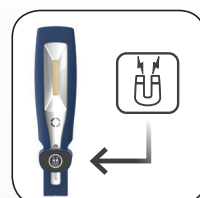

MINI MAG PRO

Small rechargeable LED work light

MINI MAG PRO is a pocket-sized version of the popular MAG bestseller, providing significantly improved light output, battery upgrade and even more functionality.

MINI MAG PRO replaces MINI MAG (03.5403) and is upgraded with a stepless dimmer function in the range of 10 % to 100 %. Compared to the previous MINI MAG the lumen output is higher and protection class has been upgraded to IP54. New design with battery indicator on front.

The MINI MAG PRO comprises extremely powerful, rechargeable LED work lights and flashlights in one containing the latest, high performance LED technology.

The new and modern design of the MINI MAG PRO provides an ergonomic and user-friendly grip. Place anywhere you want with the strong built-in magnetic holder and the retractable suspension hook. The lamp head is flexible and tilts up to 180 degrees.

- Small and handy
- Stepless dimmer function
- New rechargeable battery technology
- Battery indicator at the front
- Designed for professional work
- Easily recharged with USB cable

Stepless dimmer
10-100%