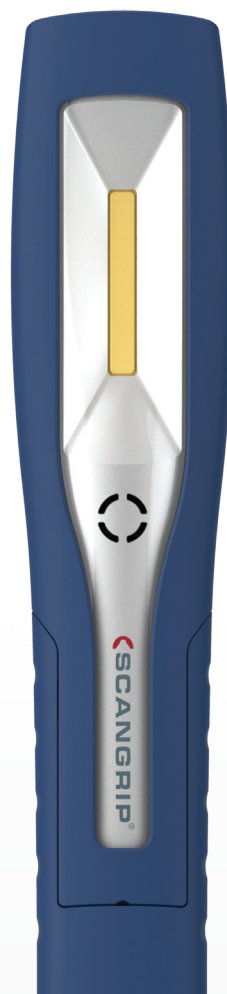

MINI MAG PRO

Small rechargeable LED work light

MINI MAG PRO is a pocket-sized version of the popular MAG bestseller, providing significantly improved light output, battery upgrade and even more functionality.

MINI MAG PRO replaces MINI MAG (03.5403) and is upgraded with a stepless dimmer function in the range of 10 % to 100 %. Compared to the previous MINI MAG the lumen output is higher and protection class has been upgraded to IP54. New design with battery indicator on front.

The MINI MAG PRO comprises extremely powerful, rechargeable LED work lights and flashlights in one containing the latest, high performance LED technology.

The new and modern design of the MINI MAG PRO provides an ergonomic and user-friendly grip. Place anywhere you want with the strong built-in magnetic holder and the retractable suspension hook. The lamp head is flexible and tilts up to 180 degrees.

- Small and handy
- Stepless dimmer function
- New rechargeable battery technology
- Battery indicator at the front
- Designed for professional work
- Easily recharged with USB cable

Stepless dimmer
10-100%