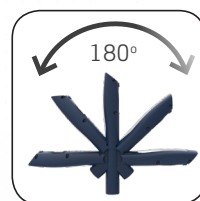

Stepless dimmer
10-100%

TECHNICAL SPECIFICATIONS

COB LED
35-350 lux@0.5m / Spot: 700 lux@0.5m
20-200 lm / Spot: 80 lm
2-20h Operating time / Spot: 3h
3h Charging time
Charging voltage 5V DC 1A
3.7V / 1200 mAh Li-ion
IP54
157g

DESIGNED BY
SCANGRIP
IN DENMARK

EU DESIGN PATENT
NO. 3457038

MINI MAG PRO

Item no. 03.5692

Excl. charger

3
years
warranty